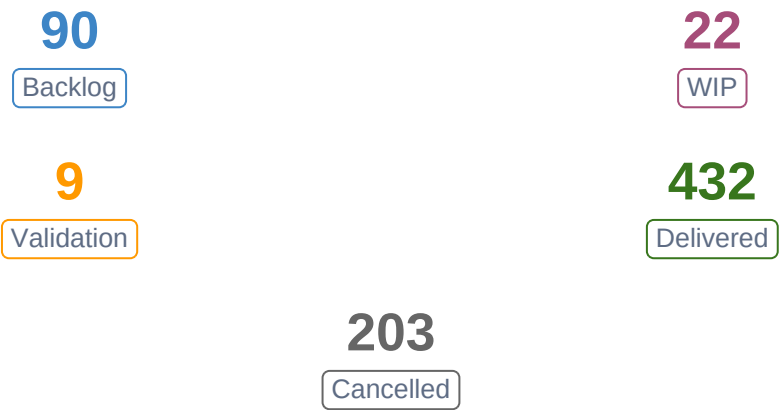

Rich Filter::PDF Reports Demo / Rich Filter Smart Counters Gadget

Values: Issue Count

756 issues

Counters Data

High Level Status	Issue Count
BACKLOG	90
WIP	22
VALIDATION	9
DELIVERED	432
CANCELLED	203