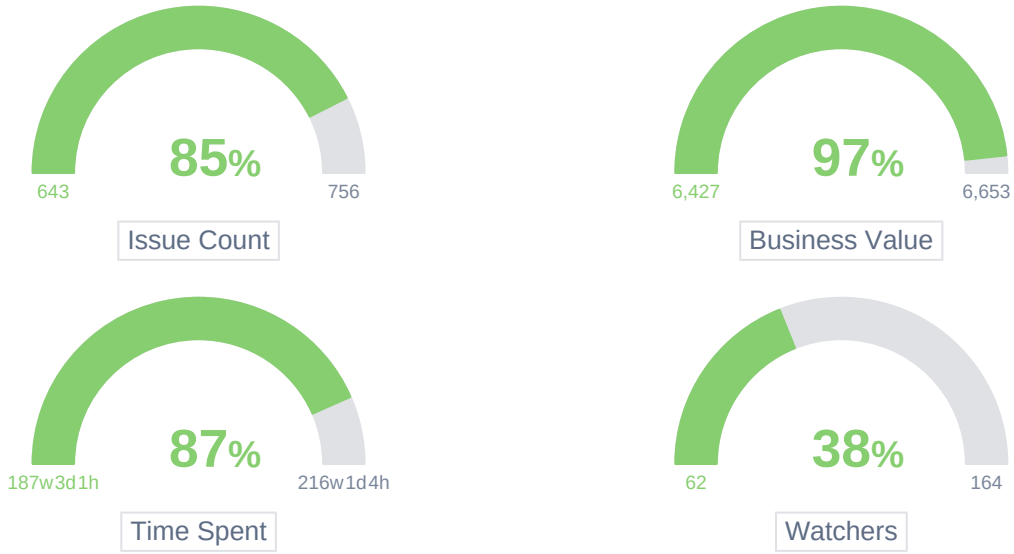

Rich Filter::PDF Reports Demo / Rich Filter Simple Counter

**756**  
Issue Count

**6,653**  
Business Value

**216w1d4h**  
Time Spent

756 issues

Counters Data

Values	Total
Issue Count	756
Business Value	6,653
Time Spent	216w1d4h

### Rich Filter::PDF Reports Demo / Rich Filter Simple Gauge

■ Status Category: Done ratio

756 issues

#### Gauges Data

Values	Status Category: Done	Total	%
Issue Count	643	756	85.05%
Business Value	6,427	6,653	96.60%
Time Spent	187w3d1h	216w1d4h	86.74%
Watchers	62	164	37.80%