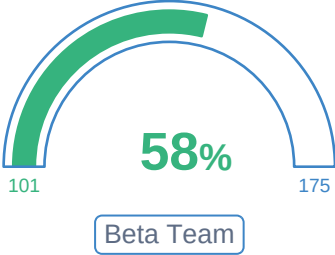

Rich Filter::PDF Reports Demo / Rich Filter Smart Gauges Gadget

■ Resolved issues ratio

Values: Story Points

756 issues

Gauges Data

Team	Resolved issues	Total	%
ALPHA TEAM	37	80	46.25%
BETA TEAM	101	175	57.71%